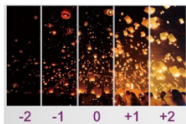

## 107° Wide Angle Lens

Vehicles from right side and left side can be clearly recorded with the 107 degree wide angle lens from GoSafe310. Every angle from the front view even blind sides will not be missed.

## 5 levels of Exposure Value (EV)

You can adjust the setting of exposure value to deal with overexposure or low light situation for better quality video recording.