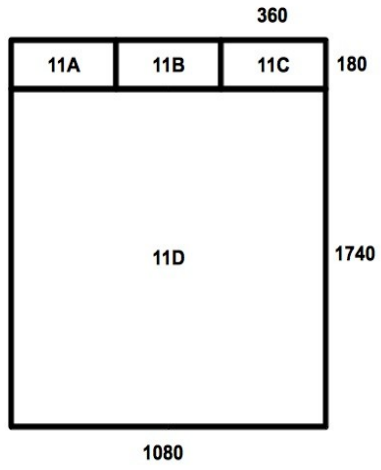

## 1.Vertical and Horizontal Height and Width size

Orientation	Height	Width
Vertical	1920px	1080px
Horizontal	1080px	1920px

## 4.List of Template with slot - Vertical

Template Name	Layout
Template 1V	 <p>The diagram shows a vertical rectangle representing the video frame. The top horizontal edge is labeled '1080', indicating the width. The right vertical edge is labeled '1920', indicating the height. In the center of the rectangle, there is a smaller, unlabeled rectangle representing a video slot. This slot is labeled '1A' in the center.</p>

Template 2V

Template 3V

Template 4V

Template 5V

Template 6V

Template 7V

Template 8V

Template 9V

Note :  
- Layout for listview  
- 9A : Header  
- 9B : Listview row

Template 10V

Template 11V

**5.List of Template with slot - Horizontal**

Template Name	Layout
Template 1H	 <p>The diagram for Template 1H shows a single rectangular slot labeled <b>1A_H</b>. The width of the slot is indicated as <b>1920</b> and the height is indicated as <b>1080</b>.</p>
Template 2H	 <p>The diagram for Template 2H shows a complex arrangement of slots within a total width of 1920. The layout is as follows:</p> <ul style="list-style-type: none"> <li>At the top is a horizontal slot labeled <b>2A_H</b> with a width of <b>1920</b> and a height of <b>180</b>.</li> <li>Below this, the width is divided into a left section of <b>640</b> and a right section of <b>1280</b>.</li> <li>The <b>640</b> wide section contains three vertically stacked slots: <b>2B_H</b>, <b>2C_H</b>, and <b>2D_H</b>, each with a height of <b>300</b>.</li> <li>The <b>1280</b> wide section contains a single large slot labeled <b>2E_H</b> with a height of <b>900</b>.</li> </ul>