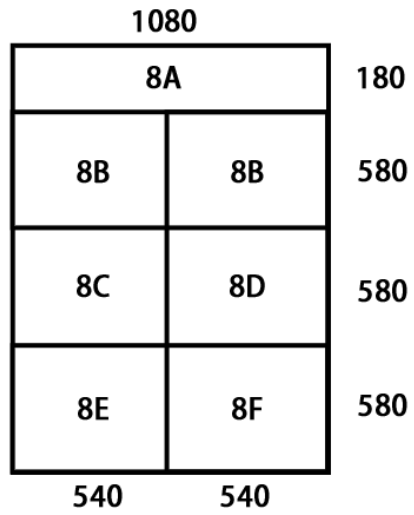

## 1.Vertical and Horizontal Height and Width size

Orientation	Height	Width
Vertical	1920px	1080px
Horizontal	1080px	1920px

## 4.List of Template with slot - Vertical

Template Name	Layout
Template 1V	 <p>The diagram shows a vertical rectangle representing the video frame. The top horizontal edge is labeled '1080', indicating the width. The right vertical edge is labeled '1920', indicating the height. In the center of the rectangle, there is a smaller, unlabeled rectangle representing a video slot. This slot is labeled '1A' in the center.</p>

Template 2V

Template 3V

Template 4V

Template 5V

Template 6V

Template 7V

Template 8V

Template 9V

Note :  
- Layout for listview  
- 9A : Header  
- 9B : Listview row

Template 10V

Template 11V

**5.List of Template with slot - Horizontal**

Template Name	Layout
Template 1H	 <p>The diagram for Template 1H shows a single rectangular slot labeled <b>1A_H</b>. The width of the slot is indicated as <b>1920</b> and the height is indicated as <b>1080</b>.</p>
Template 2H	 <p>The diagram for Template 2H shows a complex arrangement of slots within a total width of 1920. The layout is as follows:</p> <ul style="list-style-type: none"> <li>At the top is a horizontal slot labeled <b>2A_H</b> with a width of <b>1920</b> and a height of <b>180</b>.</li> <li>Below this, the width is divided into a left section of <b>640</b> and a right section of <b>1280</b>.</li> <li>The <b>640</b> wide section contains three vertically stacked slots: <b>2B_H</b>, <b>2C_H</b>, and <b>2D_H</b>, each with a height of <b>300</b>.</li> <li>The <b>1280</b> wide section contains a single large slot labeled <b>2E_H</b> with a height of <b>900</b>.</li> </ul>