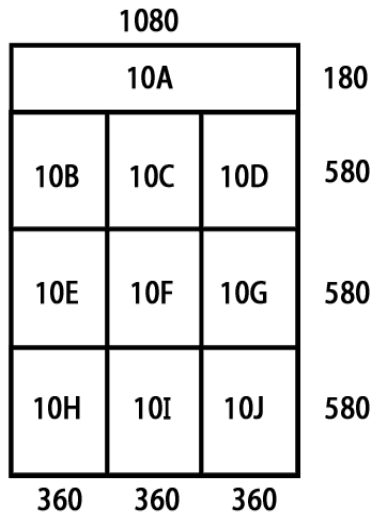

## 1.Vertical and Horizontal Height and Width size

Orientation	Height	Width
Vertical	1920px	1080px
Horizontal	1080px	1920px

## 4.List of Template with slot - Vertical

Template Name	Layout
Template 1V	 <p>The diagram shows a vertical rectangle representing the video frame. The top horizontal edge is labeled '1080', indicating the width. The right vertical edge is labeled '1920', indicating the height. In the center of the rectangle, there is a smaller, unlabeled rectangle representing a video slot. This slot is labeled '1A' in the center.</p>

Template 2V

Template 3V

Template 4V

Template 5V

Template 6V

Template 7V

Template 8V

Template 9V

Note :  
- Layout for listview  
- 9A : Header  
- 9B : Listview row

Template 10V

Template 11V

**5.List of Template with slot - Horizontal**

Template Name	Layout
Template 1H	 <p>The diagram for Template 1H shows a single rectangular slot labeled <b>1A_H</b>. The width of the slot is indicated as <b>1920</b> and the height is indicated as <b>1080</b>.</p>
Template 2H	 <p>The diagram for Template 2H shows a complex arrangement of slots within a total width of 1920. The layout is as follows:</p> <ul style="list-style-type: none"> <li>At the top is a horizontal slot labeled <b>2A_H</b> with a width of <b>1920</b> and a height of <b>180</b>.</li> <li>Below this, the width is divided into a left section of <b>640</b> and a right section of <b>1280</b>.</li> <li>The <b>640</b> wide section contains three vertically stacked slots: <b>2B_H</b>, <b>2C_H</b>, and <b>2D_H</b>, each with a height of <b>300</b>.</li> <li>The <b>1280</b> wide section contains a single large slot labeled <b>2E_H</b> with a height of <b>900</b>.</li> </ul>