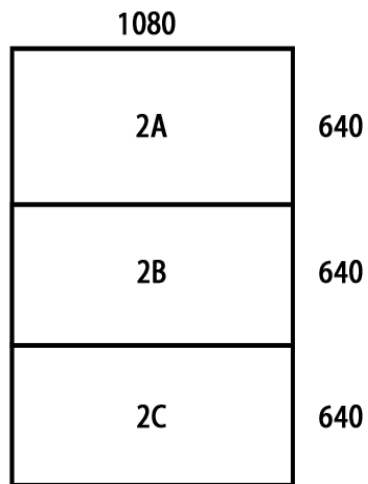

Template 3V