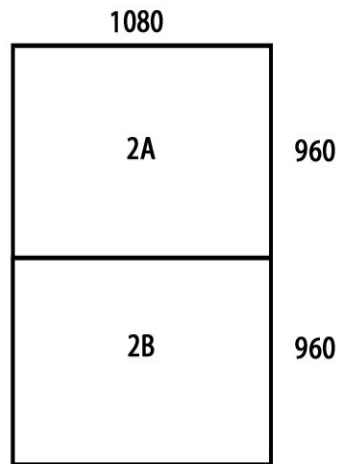

Template 2V