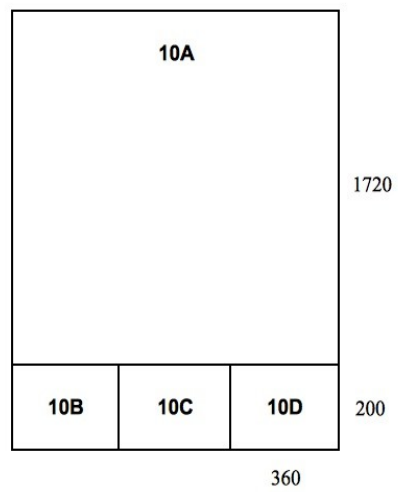

## 1.Vertical and Horizontal Height and Width size

Orientation	Height	Width
Vertical	1920px	1080px
Horizontal	1080px	1920px

## 4.List of Template with slot - Vertical

Template Name	Layout
Template 1V	 <p>The diagram shows a vertical rectangle representing the video frame. The top horizontal edge is labeled '1080', indicating the width. The right vertical edge is labeled '1920', indicating the height. In the center of the rectangle, there is a smaller, unlabeled rectangle representing a video slot. This slot is labeled '1A' in the center.</p>

Template 2V

Template 3V

Template 4V

Template 5V

Template 6V

Template 7V

Template 8V

Template 9V

Note :  
- Layout for listview  
- 9A : Header  
- 9B : Listview row

Template 10V

Template 11V

**5.List of Template with slot - Horizontal**

Template Name	Layout
Template 1H	 <p>The diagram for Template 1H shows a single rectangular slot labeled <b>1A_H</b>. The width of the slot is indicated as <b>1920</b> and the height is indicated as <b>1080</b>.</p>
Template 2H	 <p>The diagram for Template 2H shows a complex arrangement of slots within a total width of 1920. The layout is as follows:</p> <ul style="list-style-type: none"> <li>At the top is a horizontal slot labeled <b>2A_H</b> with a width of <b>1920</b> and a height of <b>180</b>.</li> <li>Below this, the width is divided into a left section of <b>640</b> and a right section of <b>1280</b>.</li> <li>The <b>640</b> wide section contains three vertically stacked slots: <b>2B_H</b>, <b>2C_H</b>, and <b>2D_H</b>, each with a height of <b>300</b>.</li> <li>The <b>1280</b> wide section contains a single large slot labeled <b>2E_H</b> with a height of <b>900</b>.</li> </ul>