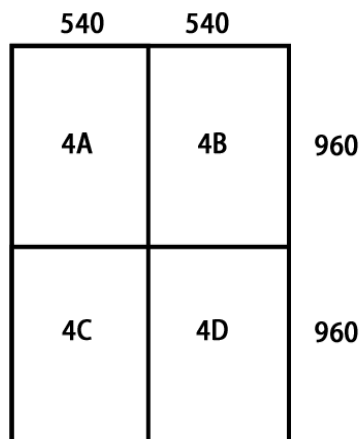

## 1.Vertical and Horizontal Height and Width size

Orientation	Height	Width
Vertical	1920px	1080px
Horizontal	1080px	1920px

## 4.List of Template with slot - Vertical

Template Name	Layout
Template 1V	 <p>The diagram shows a vertical rectangle representing the video frame. The top horizontal edge is labeled '1080', indicating the width. The right vertical edge is labeled '1920', indicating the height. In the center of the rectangle, there is a smaller, unlabeled rectangle representing a video slot. This slot is labeled '1A' in the center.</p>

Template 2V

Template 3V

Template 4V

Template 5V

Template 6V

Template 7V

Template 8V

Template 9V

Note :  
- Layout for listview  
- 9A : Header  
- 9B : Listview row

Template 10V

Template 11V

**5.List of Template with slot - Horizontal**

Template Name	Layout
Template 1H	 <p>The diagram for Template 1H shows a single rectangular slot labeled <b>1A_H</b>. The width of the slot is indicated as <b>1920</b> and the height is indicated as <b>1080</b>.</p>
Template 2H	 <p>The diagram for Template 2H shows a complex arrangement of slots within a total width of 1920. The layout is as follows:</p> <ul style="list-style-type: none"> <li>At the top is a horizontal slot labeled <b>2A_H</b> with a width of <b>1920</b> and a height of <b>180</b>.</li> <li>Below this, the width is divided into a left section of <b>640</b> and a right section of <b>1280</b>.</li> <li>The <b>640</b> wide section contains three vertically stacked slots: <b>2B_H</b>, <b>2C_H</b>, and <b>2D_H</b>, each with a height of <b>300</b>.</li> <li>The <b>1280</b> wide section contains a single large slot labeled <b>2E_H</b> with a height of <b>900</b>.</li> </ul>