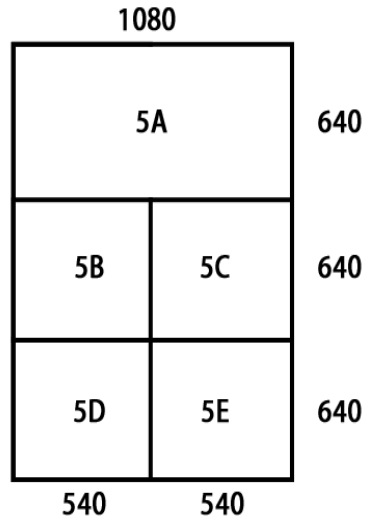

## 1.Vertical and Horizontal Height and Width size

Orientation	Height	Width
Vertical	1920px	1080px
Horizontal	1080px	1920px

## 4.List of Template with slot - Vertical

Template Name	Layout
Template 1V	 <p>The diagram shows a vertical rectangle representing the video frame. The top horizontal edge is labeled '1080', indicating the width. The right vertical edge is labeled '1920', indicating the height. In the center of the rectangle, there is a smaller, unlabeled rectangle representing a video slot. This slot is labeled '1A' in the center.</p>

Template 2V

Template 3V

Template 4V

Template 5V

Template 6V

Template 7V

Template 8V

Template 9V

Note :  
- Layout for listview  
- 9A : Header  
- 9B : Listview row

Template 10V

Template 11V

**5.List of Template with slot - Horizontal**

Template Name	Layout
Template 1H	 <p>The diagram for Template 1H shows a single rectangular slot labeled <b>1A_H</b>. The width of the slot is indicated as <b>1920</b> and the height is indicated as <b>1080</b>.</p>
Template 2H	 <p>The diagram for Template 2H shows a complex arrangement of slots within a total width of 1920. The layout is as follows:</p> <ul style="list-style-type: none"> <li>At the top is a horizontal slot labeled <b>2A_H</b> with a width of <b>1920</b> and a height of <b>180</b>.</li> <li>Below this, the width is divided into a left section of <b>640</b> and a right section of <b>1280</b>.</li> <li>The <b>640</b> wide section contains three vertically stacked slots: <b>2B_H</b>, <b>2C_H</b>, and <b>2D_H</b>, each with a height of <b>300</b>.</li> <li>The <b>1280</b> wide section contains a single large slot labeled <b>2E_H</b> with a height of <b>900</b>.</li> </ul>