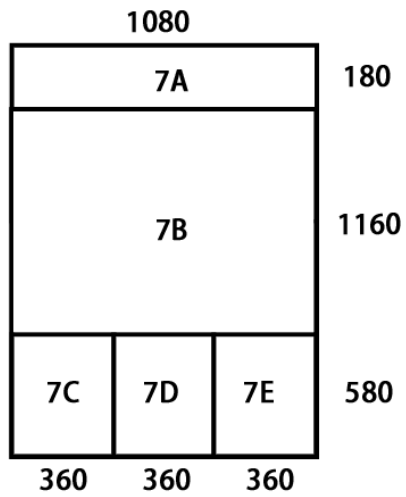

## 1.Vertical and Horizontal Height and Width size

Orientation	Height	Width
Vertical	1920px	1080px
Horizontal	1080px	1920px

## 4.List of Template with slot - Vertical

Template Name	Layout
Template 1V	 <p>The diagram shows a vertical rectangle representing the video frame. The top horizontal edge is labeled '1080', indicating the width. The right vertical edge is labeled '1920', indicating the height. In the center of the rectangle, there is a smaller, unlabeled rectangle representing a video slot. This slot is labeled '1A' in the center.</p>

Template 2V

Template 3V

Template 4V

Template 5V

Template 6V

Template 7V

Template 8V

Template 9V

Note :  
- Layout for listview  
- 9A : Header  
- 9B : Listview row

Template 10V

Template 11V

**5.List of Template with slot - Horizontal**

Template Name	Layout
Template 1H	 <p>The diagram for Template 1H shows a single rectangular slot labeled <b>1A_H</b>. The width of the slot is indicated as <b>1920</b> and the height is indicated as <b>1080</b>.</p>
Template 2H	 <p>The diagram for Template 2H shows a complex arrangement of slots within a total width of 1920. The layout is as follows:</p> <ul style="list-style-type: none"> <li>At the top is a horizontal slot labeled <b>2A_H</b> with a width of <b>1920</b> and a height of <b>180</b>.</li> <li>Below this, the width is divided into a left section of <b>640</b> and a right section of <b>1280</b>.</li> <li>The <b>640</b> wide section contains three vertically stacked slots: <b>2B_H</b>, <b>2C_H</b>, and <b>2D_H</b>, each with a height of <b>300</b>.</li> <li>The <b>1280</b> wide section contains a single large slot labeled <b>2E_H</b> with a height of <b>900</b>.</li> </ul>