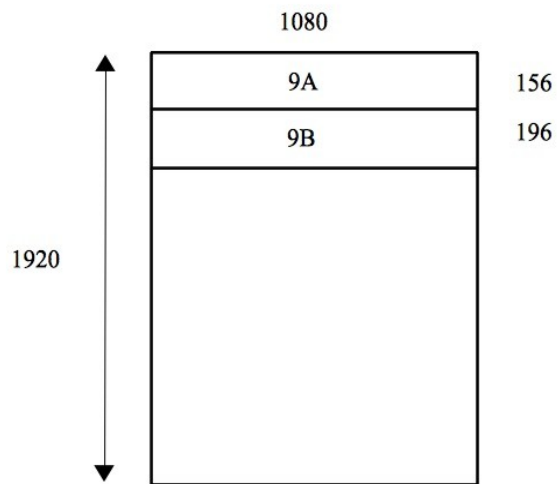

## 1.Vertical and Horizontal Height and Width size

Orientation	Height	Width
Vertical	1920px	1080px
Horizontal	1080px	1920px

## 4.List of Template with slot - Vertical

Template Name	Layout
Template 1V	 <p>The diagram shows a vertical rectangle representing the video frame. The top horizontal edge is labeled '1080', indicating the width. The right vertical edge is labeled '1920', indicating the height. In the center of the rectangle, there is a smaller, unlabeled rectangle representing a video slot. This slot is labeled '1A' in the center.</p>

Template 2V

Template 3V

Template 4V

Template 5V

Template 6V

Template 7V

Template 8V

Template 9V

Note :  
- Layout for listview  
- 9A : Header  
- 9B : Listview row

Template 10V

Template 11V

**5.List of Template with slot - Horizontal**

Template Name	Layout
Template 1H	 <p>The diagram for Template 1H shows a single rectangular slot labeled <b>1A_H</b>. The width of the slot is indicated as <b>1920</b> and the height is indicated as <b>1080</b>.</p>
Template 2H	 <p>The diagram for Template 2H shows a complex arrangement of slots within a total width of 1920. The layout is as follows:</p> <ul style="list-style-type: none"> <li>At the top is a horizontal slot labeled <b>2A_H</b> with a width of <b>1920</b> and a height of <b>180</b>.</li> <li>Below this, the width is divided into a left section of <b>640</b> and a right section of <b>1280</b>.</li> <li>The <b>640</b> wide section contains three vertically stacked slots: <b>2B_H</b>, <b>2C_H</b>, and <b>2D_H</b>, each with a height of <b>300</b>.</li> <li>The <b>1280</b> wide section contains a single large slot labeled <b>2E_H</b> with a height of <b>900</b>.</li> </ul>